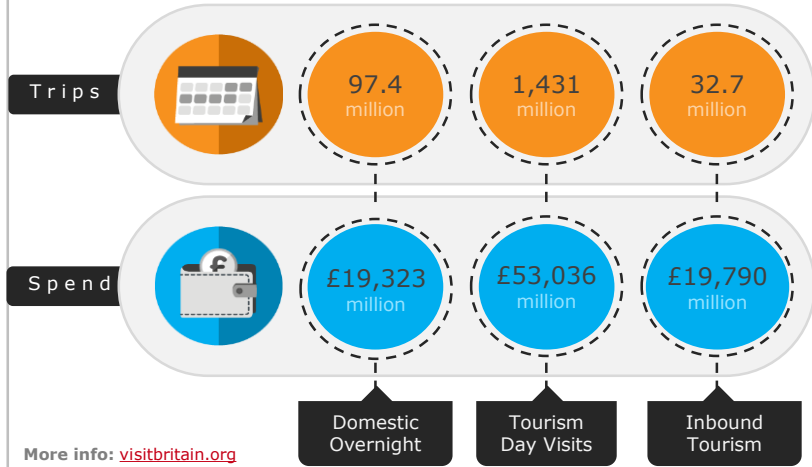

LATEST TRENDS DASHBOARD Updated 04th October 2019

1 SUMMARY 2018 ANNUAL RESULTS ENGLAND