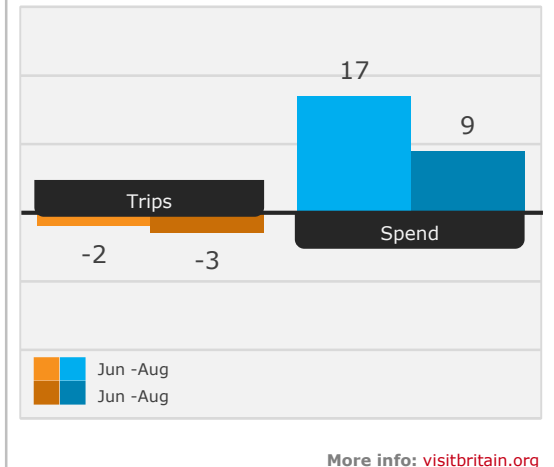

## 3 DAY VISITS ENGLAND August 2019 % change vs 2018