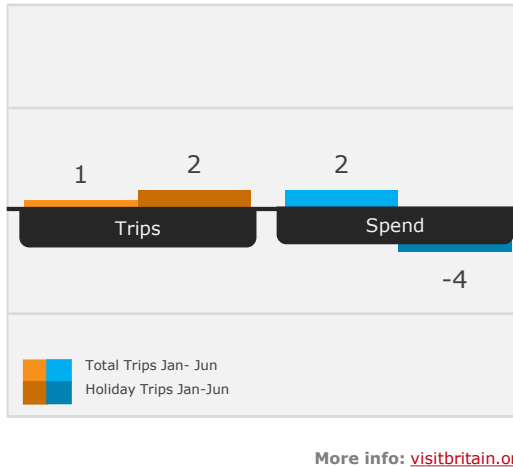

## 3 DAY VISITS ENGLAND August 2019 % change vs 2018