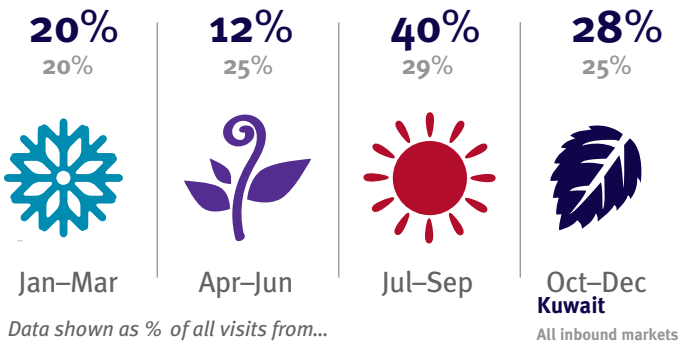

Kuwait

Inbound tourism overview

Annual visits

#43 Global ranking for inbound visits to the UK in 2018

Seasonal spread of travel (2019)

Regional spread of travel (2019)

Annual visitor spend

#20 Global ranking for inbound spend in the UK in 2018

Purpose of travel (2019)

Departure & destination airports** (2019)

Average flight seats per week (2019)

5,745

Average length of stay (2019)

12 nights

* Visiting friends and/or relatives, ** direct, non-stopping flights only.