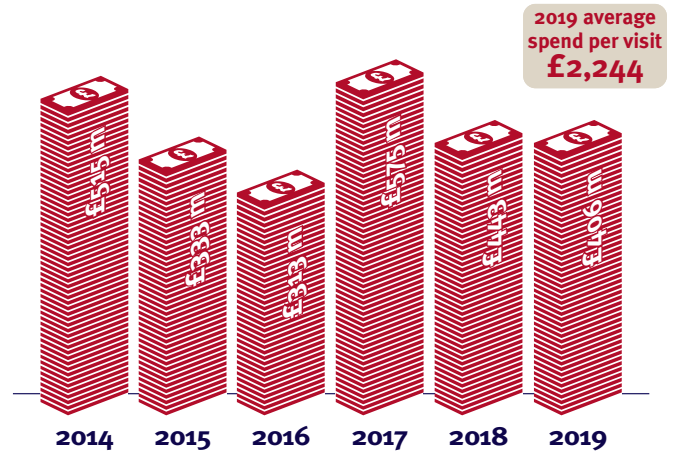

Kuwait

Inbound tourism overview

Annual visits

#43 Global ranking for inbound visits to the UK in 2018

Seasonal spread of travel (2019)

Regional spread of travel (2019)

Annual visitor spend

#20 Global ranking for inbound spend in the UK in 2018

Purpose of travel (2019)

Departure & destination airports** (2019)

Average flight seats per week (2019)

5,745

Average length of stay (2019)

12 nights

* Visiting friends and/or relatives, ** direct, non-stopping flights only.