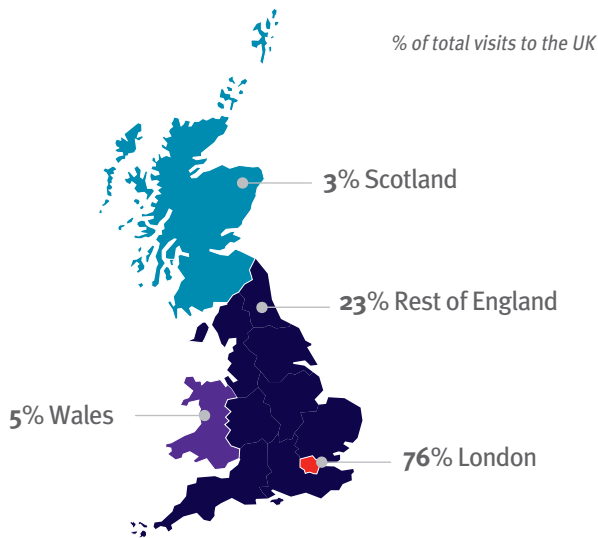

Kuwait

Inbound tourism overview

Annual visits

#43 Global ranking for inbound visits to the UK in 2018

Seasonal spread of travel (2019)

Regional spread of travel (2019)

Annual visitor spend

#20 Global ranking for inbound spend in the UK in 2018

Purpose of travel (2019)

Departure & destination airports** (2019)

Average flight seats per week (2019)

5,745

Average length of stay (2019)

12 nights

* Visiting friends and/or relatives, ** direct, non-stopping flights only.