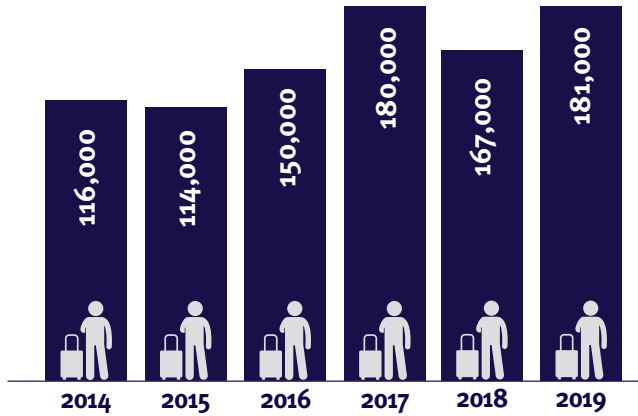

Kuwait

Inbound tourism overview

Annual visits

#43 Global ranking for inbound visits to the UK in 2018

Seasonal spread of travel (2019)

Regional spread of travel (2019)

Annual visitor spend

#20 Global ranking for inbound spend in the UK in 2018

Purpose of travel (2019)

Departure & destination airports** (2019)

Average flight seats per week (2019)

5,745

Average length of stay (2019)

12 nights

* Visiting friends and/or relatives, ** direct, non-stopping flights only.