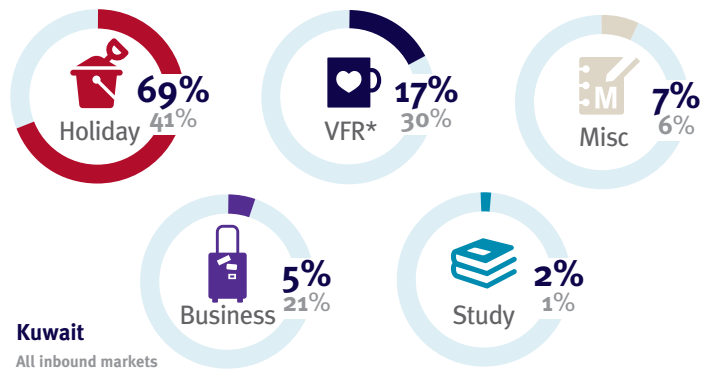

Kuwait

Inbound tourism overview

Annual visits

#43 Global ranking for inbound visits to the UK in 2018

Seasonal spread of travel (2019)

Regional spread of travel (2019)

Annual visitor spend

#20 Global ranking for inbound spend in the UK in 2018

Purpose of travel (2019)

Departure & destination airports** (2019)

Average flight seats per week (2019)

5,745

Average length of stay (2019)

12 nights

* Visiting friends and/or relatives, ** direct, non-stopping flights only.