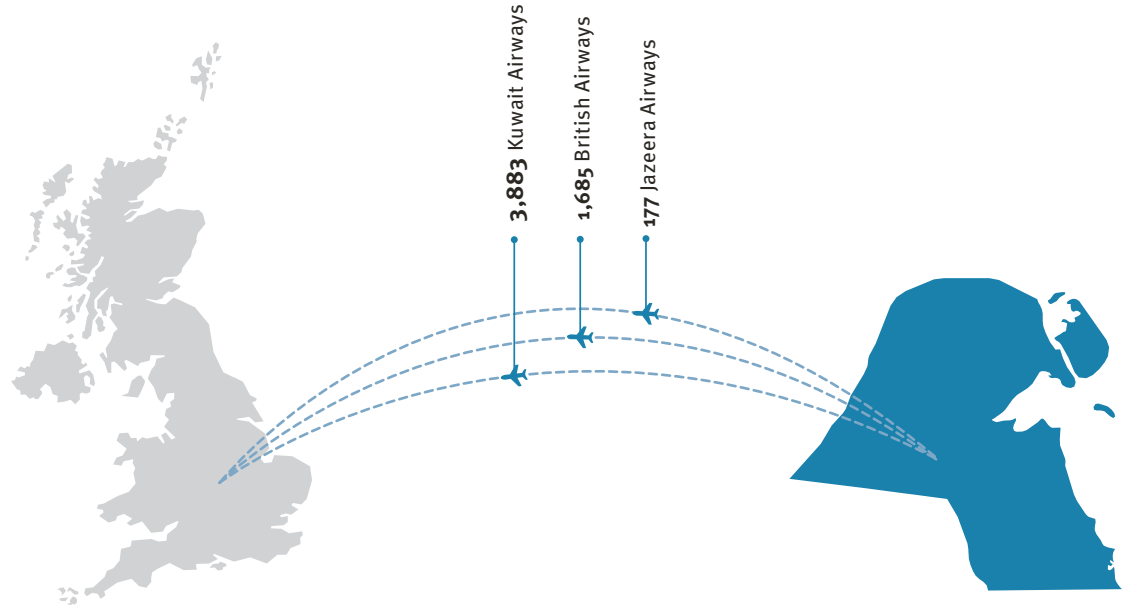

Kuwait

Outbound travel to the UK

Weekly departing seats

Weekly flight departures

Weekly seat capacity to the UK per airline

Weekly flight departures per aircraft type

Boeing 777	Boeing 747	A320neo	Airbus A330
11 Kuwait Airways	2 British Airways	1 Jazeera Airways	<1 Kuwait Airways
	5 British Airways		

Regional spread of seat capacity

Percentage of total seats

Weekly departing seats on direct routes to the UK

London Heathrow airport

London Gatwick airport

Source: Apex. Non-stop routes only. Average weekly data for 2019.